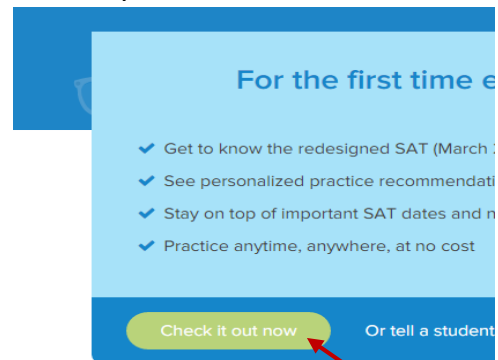

Middle initial:

Last name (surname): *

Sex: *

Female Male

Date of birth: *

Month Day

3. Once logged on, look at the top of the page and click on **Popular Tools**. Next click on **SAT Practice**. This will link you to Khan Academy.